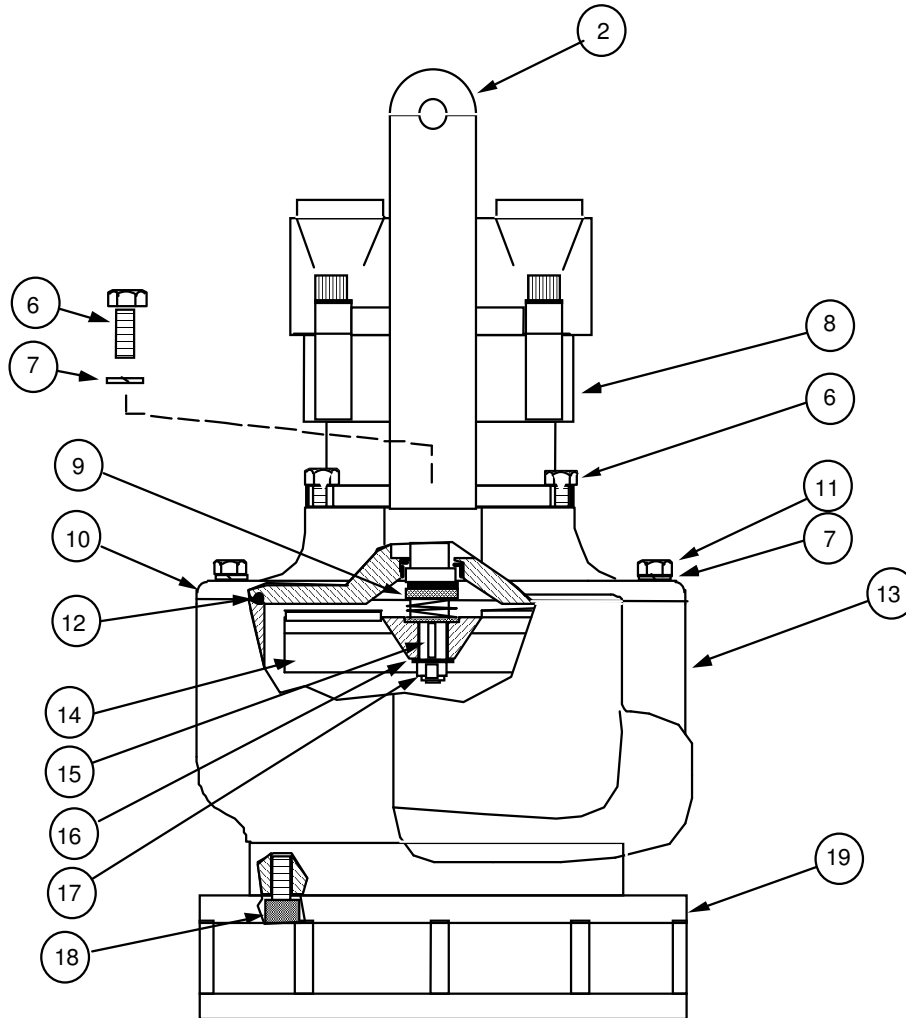

## From Serial No. 6459

Pos.	Part No.	Description	Pcs.
1	8232700	Volute 2", aluminium	1
2	9931522	Strainer	1
3	7632618	Lock washer M8	10
4	7632621	Screw M8x16 20 Nm	4
5	7632617	Screw M8x25 25 Nm	10
6	7401141	Q.R. coupling 1/2" BSP male	1
7	7431168	Straight fitting	2
8	7431167	Elbow fitting	2
9	7401142	Q.R. coupling 1/2" BSP female	1
10	9931508	Handle	1
11	7632622	Washer M8	4
12	9931511	Hydraulic motor	1
13	8232702	Top cover 2", aluminium	1
14	9931533	Mechanical seal assembly	1
15	9931515	O-ring f/top cover	1
16	9931517	Impeller	1
17	9931518	Shaft key	1
18	9931519	Washer	1
19	9931520	Lock nut 25 Nm	1
-	9931523	Seal kit motor w/bearings	1
-	9031552	Seal kit motor	1

# Submersible Pump HWP2 spare parts list

## From Serial No. 0100

Fig. 1

Pos.	Part No.	Description	Pcs.
2	9931508	Handle	1
6	9931509	Bolt	6
7	9931510	Lock washer	6
8	9931511	Hydraulic motor	1
9	9931533	Mechanical seal assembly	1
10	9931513	Top cover, aluminium	1
11	9931514	Bolt	4
12	9931515	O-ring f/top cover	1
13	9931516	Volute, aluminium	1
14	9931517	Impeller	1
15	9931518	Shaft key	1
16	9931519	Washer	1
17	9931520	Lock nut	1
18	9931521	Screw	4
19	9931522	Strainer	1
-	7431167	Elbow fitting	2
-	7431168	Straight fitting	2
-	7521072	Seal ring 1/2"	2
-	7401141	Q.R. coupling 1/2" BSP male	1
-	7401142	Q.R. coupling 1/2" BSP female	1
-	9931523	Seal kit motor w/bearings	1
-	9031552	Seal kit motor	1