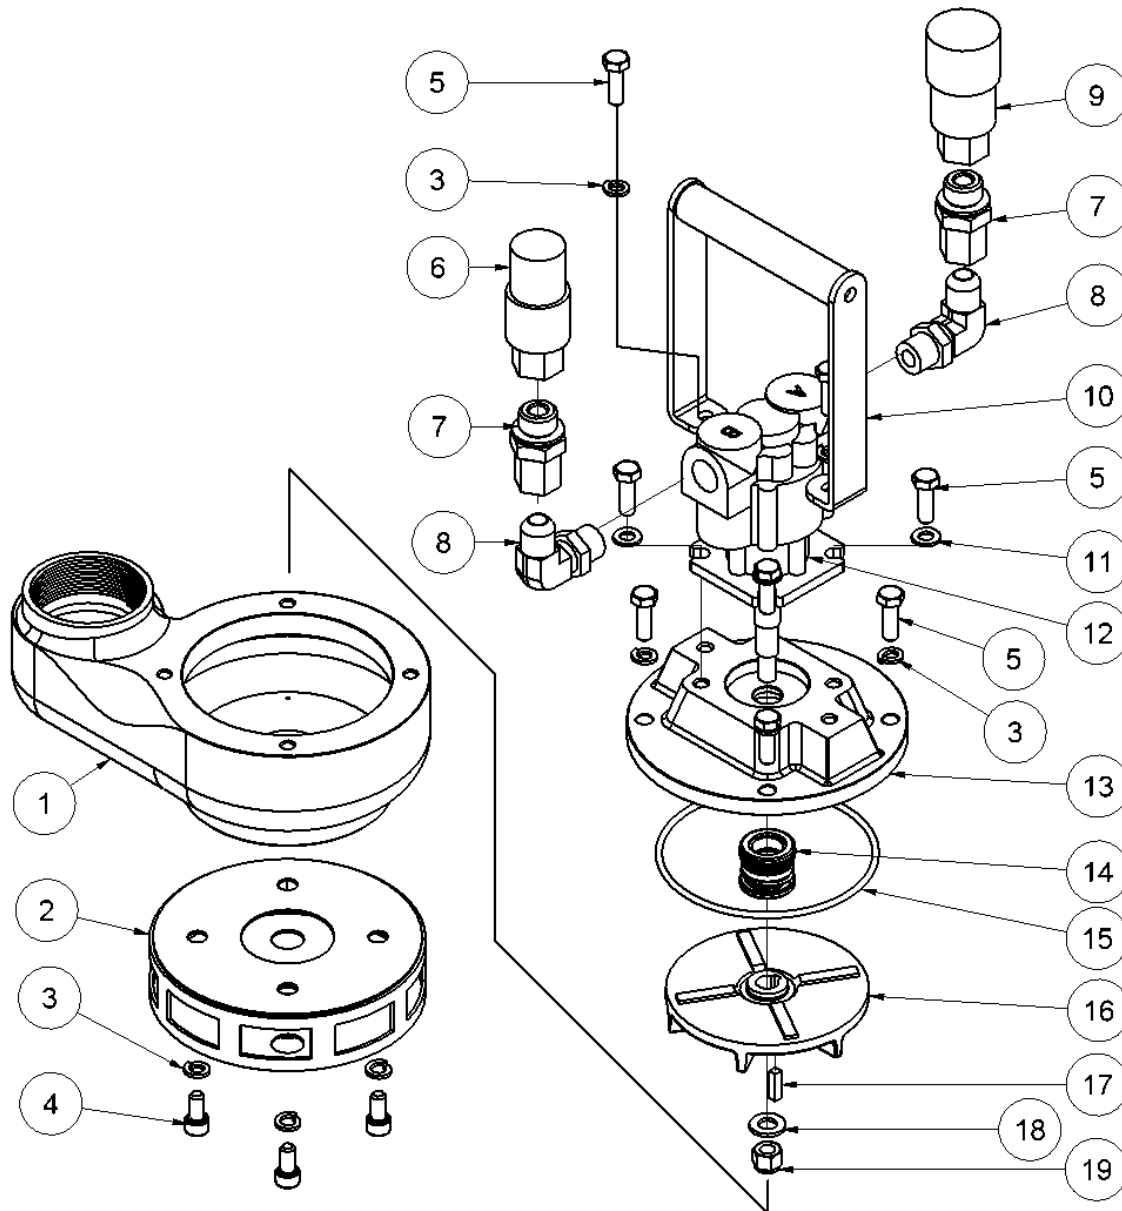

# Submersible Pump HWP2 spare parts list

## From Serial No. 6459

Pos.	Part No.	Description	Pcs.
1	8232700	Volute 2", aluminium	1
2	9931522	Strainer	1
3	7632618	Lock washer M8	10
4	7632621	Screw M8x16 20 Nm	4
5	7632617	Screw M8x25 25 Nm	10
6	7401141	Q.R. coupling 1/2" BSP male	1
7	7431168	Straight fitting	2
8	7431167	Elbow fitting	2
9	7401142	Q.R. coupling 1/2" BSP female	1
10	9931508	Handle	1
11	7632622	Washer M8	4
12	9931511	Hydraulic motor	1
13	8232702	Top cover 2", aluminium	1
14	9931533	Mechanical seal assembly	1
15	9931515	O-ring f/top cover	1
16	9931517	Impeller	1
17	9931518	Shaft key	1
18	9931519	Washer	1
19	9931520	Lock nut 25 Nm	1
-	9931523	Seal kit motor w/bearings	1
-	9031552	Seal kit motor	1

## From Serial No. 0100

Fig. 1

Pos.	Part No.	Description	Pcs.
2	9931508	Handle	1
6	9931509	Bolt	6
7	9931510	Lock washer	6
8	9931511	Hydraulic motor	1
9	9931533	Mechanical seal assembly	1
10	9931513	Top cover, aluminium	1
11	9931514	Bolt	4
12	9931515	O-ring f/top cover	1
13	9931516	Volute, aluminium	1
14	9931517	Impeller	1
15	9931518	Shaft key	1
16	9931519	Washer	1
17	9931520	Lock nut	1
18	9931521	Screw	4
19	9931522	Strainer	1
-	7431167	Elbow fitting	2
-	7431168	Straight fitting	2
-	7521072	Seal ring 1/2"	2
-	7401141	Q.R. coupling 1/2" BSP male	1
-	7401142	Q.R. coupling 1/2" BSP female	1
-	9931523	Seal kit motor w/bearings	1
-	9031552	Seal kit motor	1